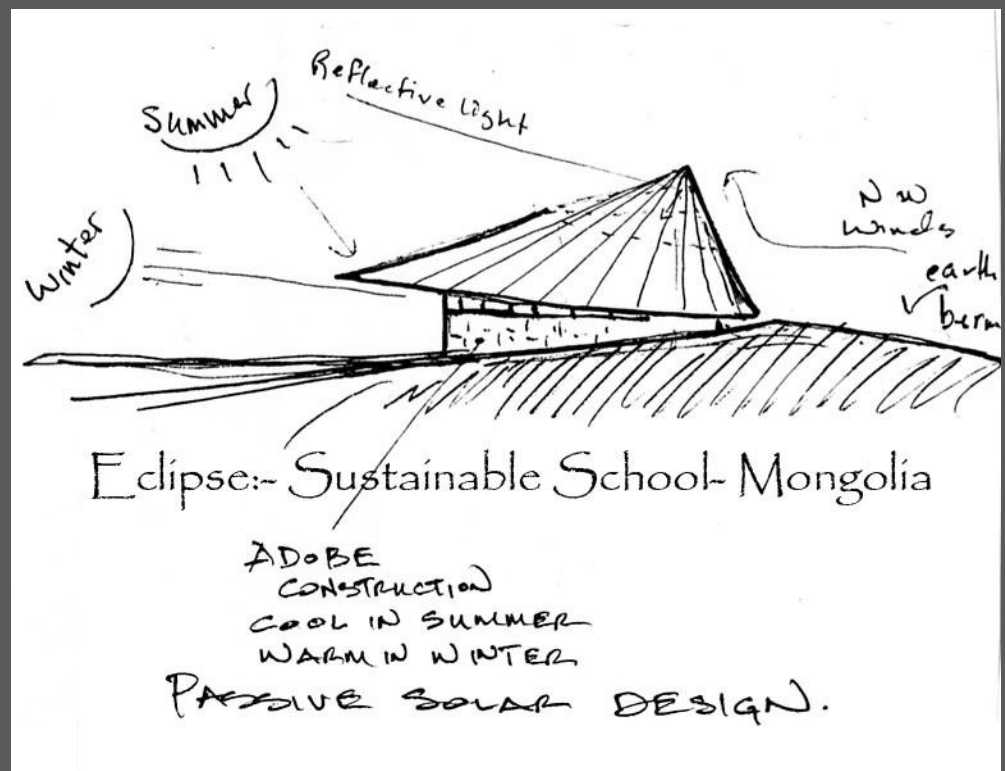

Eclipse:

Sustainable

School

Architect: Lauri Matisse

Eclipse/Ellipse: Shape to Maximize Movement of the Sun

Passive
Solar
Design

Overhangs on South/East/West to allow for Sun in Winter, Shade in Summer;

North Roof Line to Differ Winter Winds

Adobe Construction: Cool in Summer; Warm in Winter

Earth Bermed on North/Northwest Side

Solar Panels Optional

Courtyard in Center to allow Natural Light/Solar Heat to most spaces

Simple Wood Frame Construction Roof with Brick/Block Walls